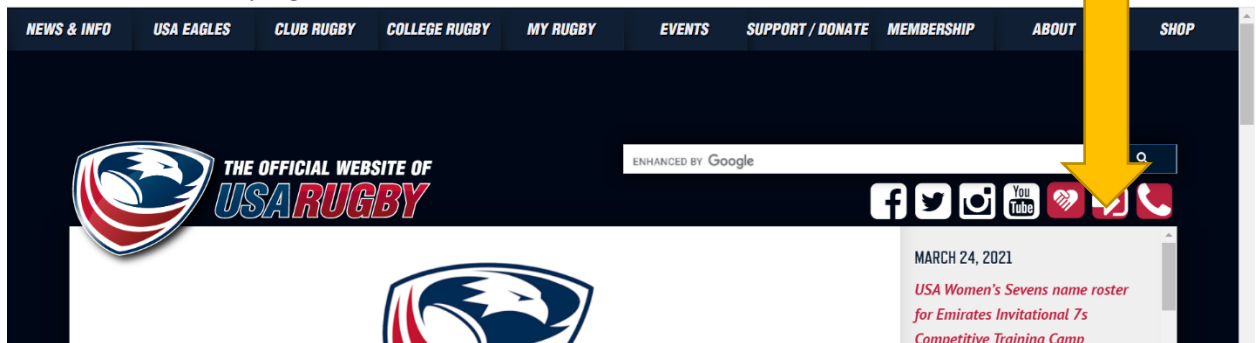

WARRIORS

YOUTH & ROOKIE RUGBY CLUB

WarriorYouthRugby@gmail.com ♦ @WarriorsYouthRugbyClub

- **Opportunity to Compete in a National Championship Series:** With 30 National Playoff and Championship events each year, a USA Rugby membership creates opportunities for rugby members to compete at an elite level.
- **Structure:** One of the key benefits of a membership with USA Rugby is the structure provided by the governing body. This includes keeping the league referees current with their training, providing coaching staff background checks, communicating recent medical updates and information and creating a strong foundation for the game.
- **Staying Connected:** Staying up-to-date with USA Rugby is easy with your membership. With access to E-News updates, you will have the latest rugby news and resources at your fingertips. This also includes live coverage of tournaments and popular rugby matches to keep you current on everything rugby.
- **Affiliation:** We are proud to support rugby players across the United States and strive to create value for all our members. A USA Rugby membership signifies your affiliation with this increasingly popular sport and genuine love for the game.

How to Register

1. Go to <https://www.usa.rugby/>
2. Click the arrow at top right:

WARRIORS

YOUTH & ROOKIE RUGBY CLUB

WarriorYouthRugby@gmail.com ♦ @WarriorsYouthRugbyClub

3. Select the following search terms: